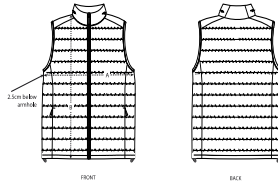

DEEP METAL

FLAME ORANGE

MEN PADDED JACKET

STJM836 - STANLEY CLIMBER

The men's body warmer

Fitted

- Sleeveless
- High collar
- Reverse nylon zip at center front
- Zipped welt pockets with extra grosgrain puller
- Elastic tape binding at armhole
- Fully quilted
- Side panels for better shape
- Inside seams with binding finish
- Bottom hem with adjustable plastic stopper and elastic cord
- 

Combo options

Stella Climber

Shell : Plain Weave , 100% Polyester - Recycled , Fluorine-free DWR , 75 GSM

Padding : 100% Polyester - Recycled , 175 GSM

Lining : Plain Weave , 100% Polyester - Recycled , Fluorine-free DWR , 75 GSM

| SIZES |             | S    | M    | L    | XL   | XXL  | 3XL  |
|-------|-------------|------|------|------|------|------|------|
| A     | Half Chest  | 53.5 | 56   | 59.5 | 63   | 66.5 | 70   |
| B     | Body Length | 65   | 68.5 | 70.5 | 72.5 | 74.5 | 76.5 |